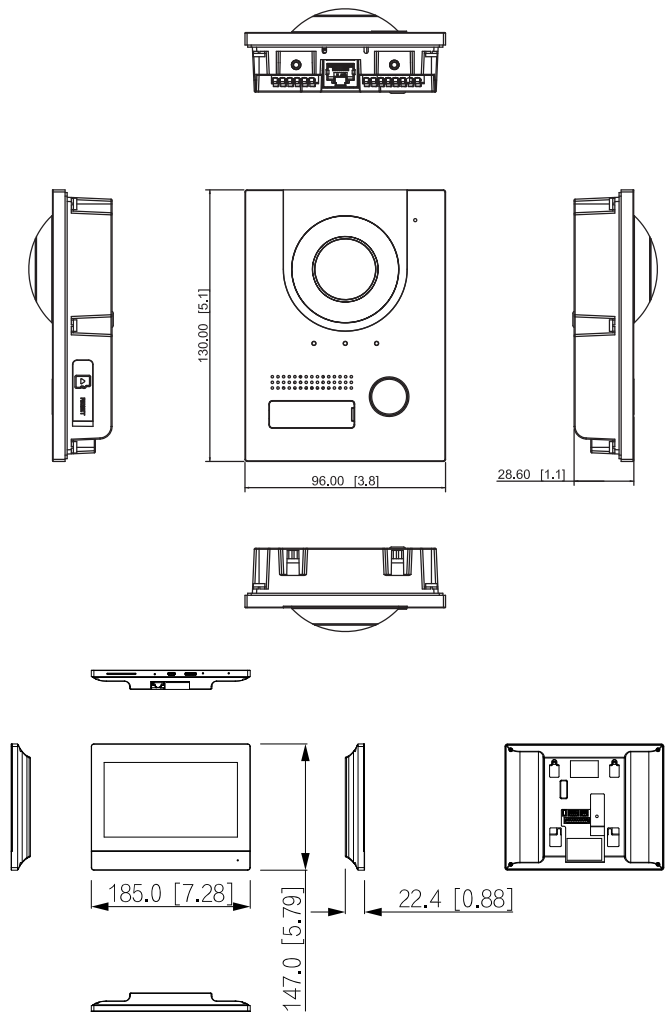

### General

Casing	Metal
Appearance color	Silver
Power Supply	12 VDC 1A Standard PoE (36–57 V, 0.35 A)
Installation	Surface mount
Certifications	CE; FCC
Product Dimensions	185 mm × 147 mm × 22.4 mm (7.28" × 5.79" × 0.88")
Operating Temperature	-10°C to +55°C (14°F to 131°F)
Operating Humidity	10%–95% (RH, non-condensing)
Operating Altitude	0 m–3,000 m
Power Consumption	≤1.5W (standby), ≤7W (working)
Net Weight	0.39 kg (0.86 lb)
Gross Weight	0.58 kg (1.28 lb)

### General

Network Port	Port1-4: 4 × RJ-45 10/100 M (PoE) Port 5: 1 × RJ-45 10/100 M (uplink)
Appearance color	Black
Power Supply	100–240 VAC
PoE Budget	Port1-4 ≤30 W, whole PoE budget ≤36 W
Certifications	CE; FCC; UL
Product Dimensions	194.0 mm × 108.1 mm × 35.0 mm (7.64" × 4.26" × 1.38")
Operating Temperature	-10 °C to +55 °C (+14 °F to +131 °F)
Operating Humidity	10%–95% (RH) (non-condensing)
Operating Altitude	0–3,000 m (0–9,842.52 ft)
Net Weight	0.56 kg (1.23 lb)

## Dimensions (mm[inch])